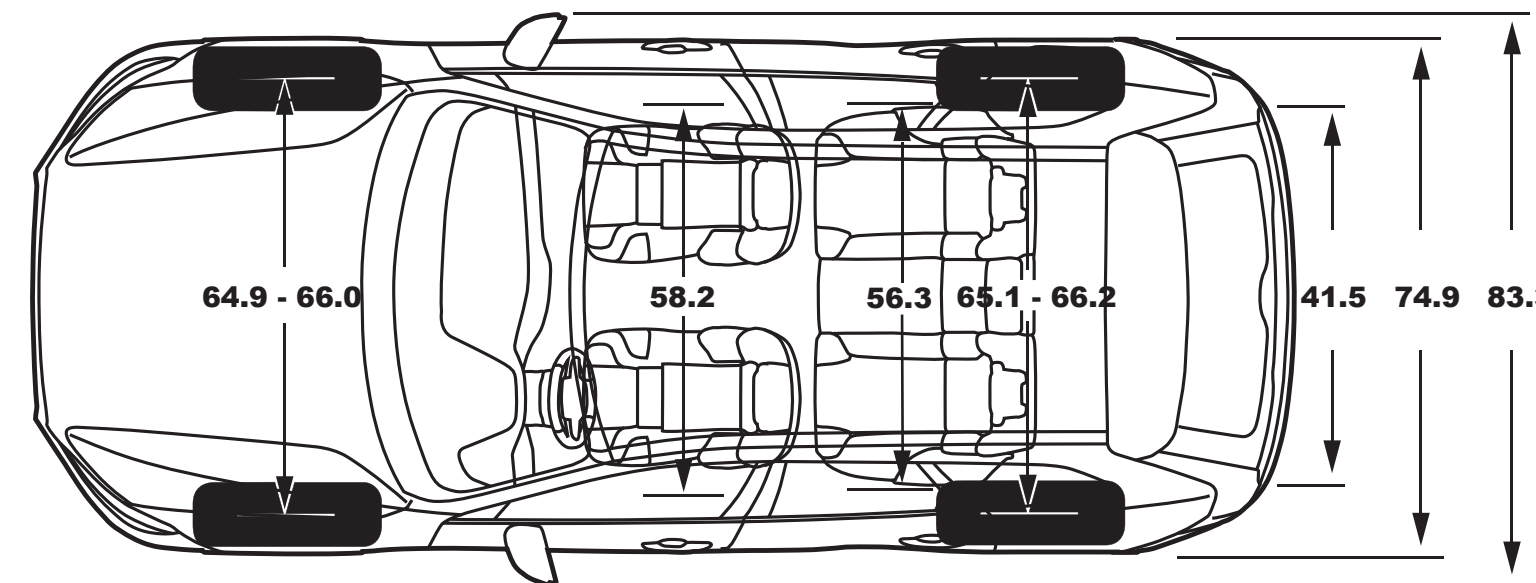

U.S. Technical Highlights

2026 XC60 B5 AWD

V O L V O

MPG, city*	23 MPG
MPG, highway*	30 MPG
MPG, combined*	26 MPG
Power	247 hp
Torque	266 lb-ft
Engine	Direct injected turbocharged
Drivetrain	AWD
Cylinders	4
Ground clearance	8.2 in
0-60 mph	6.5 sec
Maximum towing capacity	3,500 lbs
Cargo Capacity (SAE-max)	63.3 ft ³
Curb weight	4,045 lbs