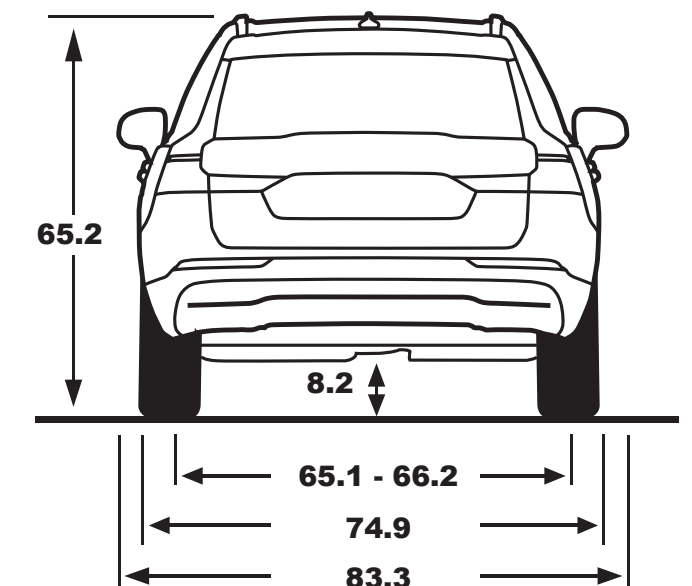

U.S. Technical Highlights

2026 XC60 B5 AWD

V O L V O

MPG, city*	23 MPG
MPG, highway*	30 MPG
MPG, combined*	26 MPG
Power	247 hp
Torque	266 lb-ft
Engine	Direct injected turbocharged
Drivetrain	AWD
Cylinders	4
Ground clearance	8.2 in
0-60 mph	6.5 sec
Maximum towing capacity	3,500 lbs
Cargo Capacity (SAE-max)	63.3 ft ³
Curb weight	4,045 lbs