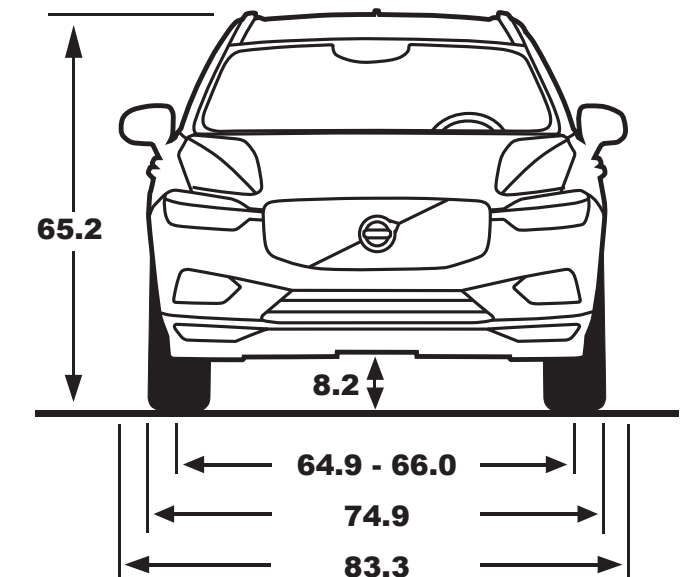

U.S. Technical Highlights

2026 XC60 B5 AWD

V O L V O

MPG, city*	23 MPG
MPG, highway*	30 MPG
MPG, combined*	26 MPG
Power	247 hp
Torque	266 lb-ft
Engine	Direct injected turbocharged
Drivetrain	AWD
Cylinders	4
Ground clearance	8.2 in
0-60 mph	6.5 sec
Maximum towing capacity	3,500 lbs
Cargo Capacity (SAE-max)	63.3 ft ³
Curb weight	4,045 lbs

*Range is according to EPA driving cycles and real-world range may vary.

*EPA estimated range is 23 MPG city/30 MPG highway/26 MPG combined. Your actual range will vary for many reasons, including but not limited to, driving conditions, how and where you drive, how you maintain your vehicle, battery-package/condition, and other factors.