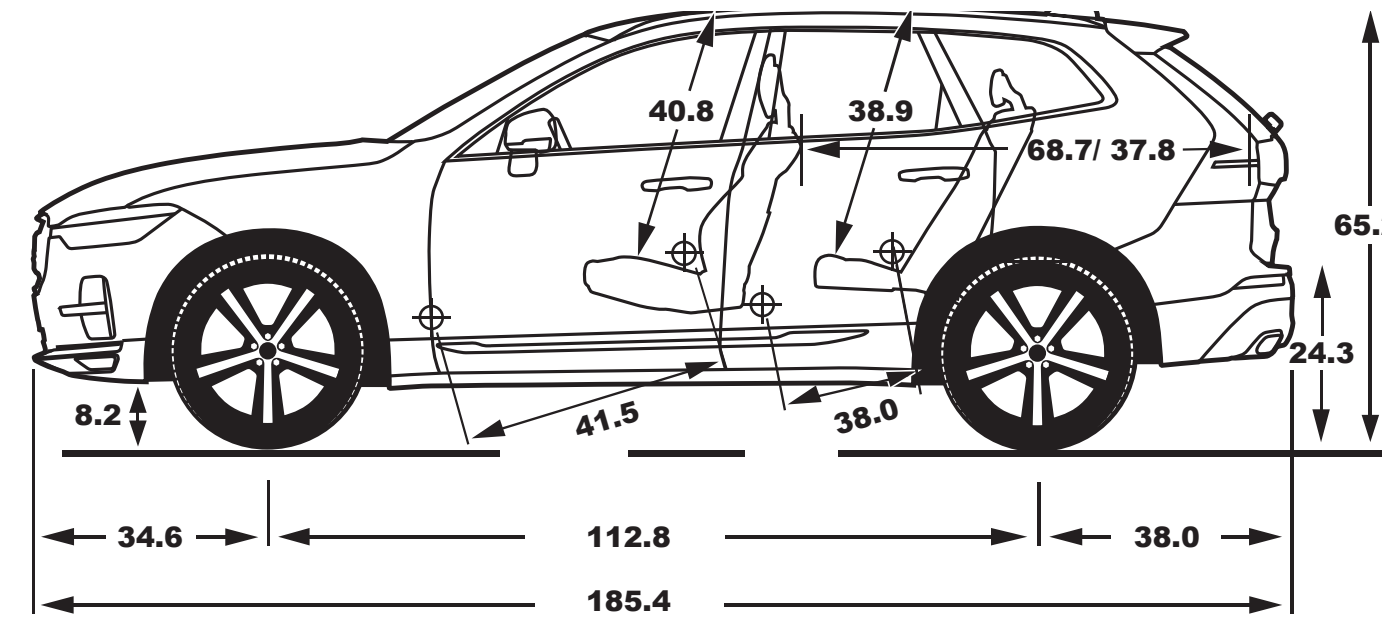

U.S. Technical Highlights

2026 XC60 B5 AWD

V O L V O

MPG, city*	23 MPG
MPG, highway*	30 MPG
MPG, combined*	26 MPG
Power	247 hp
Torque	266 lb-ft
Engine	Direct injected turbocharged
Drivetrain	AWD
Cylinders	4
Ground clearance	8.2 in
0-60 mph	6.5 sec
Maximum towing capacity	3,500 lbs
Cargo Capacity (SAE-max)	63.3 ft ³
Curb weight	4,045 lbs